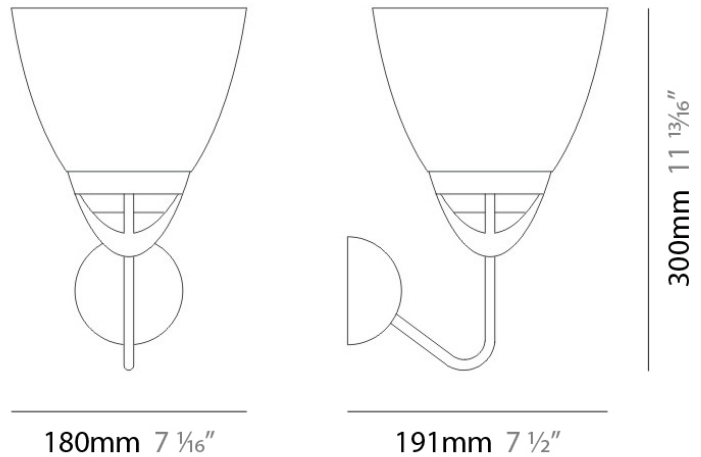

PROJECT
TYPE
NOTES
QUANTITY
DATE

ALTEA SURFACE

D23000

GENERAL

Series: Altea
Division: Design
Mounting Type: Surface
Mounting Location: Wall
Subcategory: Ambient

PHYSICAL

Shape: Cone
Length (mm): 180
Length (in): 7 1/16
Height (mm): 300
Height (in): 11 13/16
Extension (mm): 191
Extension (in): 7 1/2
Light Distribution: Omnidirectional
Weight (kg): 2.04
Weight (lbs): 4.5
Diffuser: Opal White Glass
Fixture Finish: NIC
Fixture Material: Metal

ELECTRICAL

Number of Lamps: 1
Lamp Type: LED Retrofit
Bulb Included: Bulb Not Included
Total Output Wattage (W): 10
Max. Wattage Per Lamp (W): 10
Lamp Base: E26
Input Voltage (V): 120
Upon Request: 277Vac / GU24

LED

OPTICAL

RATINGS AND CERTIFICATIONS

Certified By: CSA Certified to UL and CSA Standards
IP rating: IP20