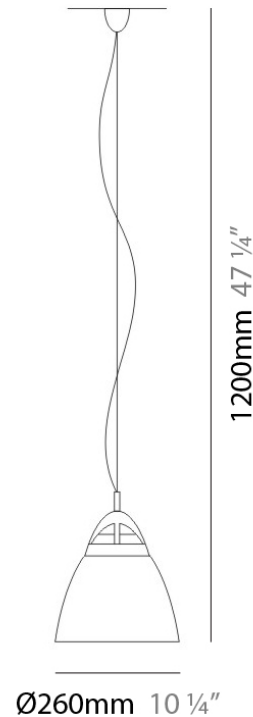

ALTEA SUSPENSION

D21001

PROJECT _____

TYPE _____

NOTES _____

QUANTITY _____

DATE _____

GENERAL

Series: Altea

Division: Design

Mounting Type: Suspension

Mounting Location: Ceiling

Subcategory: Pendant

PHYSICAL

Shape: Bell

Diameter (mm): 260

Diameter (in): 10 1/4

Max. Overall Height (mm): 1200

Max. Overall Height (in): 47 1/4

Light Distribution: Omnidirectional

Weight (kg): 2.45

Weight (lbs): 5.4

Diffuser: Satin White Blown Glass

Fixture Finish: Chrome

Fixture Material: Metal

ELECTRICAL

Number of Lamps: 1

Lamp Type: LED Retrofit

Bulb Included: Bulb Not Included

Total Output Wattage (W): 18

Max. Wattage Per Lamp (W): 18

Lamp Base: E26

Dimming: Non-Dimmable

Input Voltage (V): 120

LED

OPTICAL

RATINGS AND CERTIFICATIONS

Certified By: CSA Certified to UL and CSA Standards

IP rating: IP20